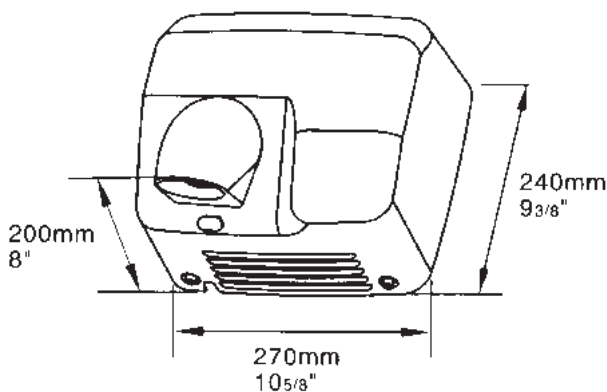

SPECIFICATIONS

- ✓ Voltage : 230V - 50Hz / Single Phase
- ✓ Power : 2500W
- ✓ Single blower hand dryer & face dryer with Infrared Sensor
- ✓ High speed motor generates air speed of 30 m/s and good blowing volume
- ✓ Chrome plated zinc nozzle with 360° rotation
- ✓ Deep drawn single piece outer cover, 1.2 mm thick
- ✓ Aluminum impeller, dynamically balanced
- ✓ Noise Level : 90db @ 1 meter
- ✓ Universal Carbon Brush Motor , 8500 RPM
- ✓ Maximum air temperature at outlet : 75 °C